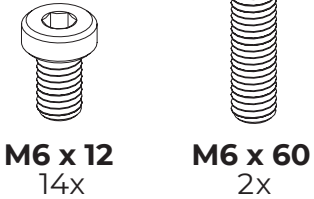

PLAYSEAT®

FORMULA INSTINCT

PLAYSEAT®

INSTRUCTIONS

ASSEMBLY TOOLS

Complementary toolkit for most popular steering wheels and pedals on the market.

SIZE 4

M6 x 12

8x

SIZE 5

M6 x 12
4X

©2025. Playseat®

© 2024. Playseat®