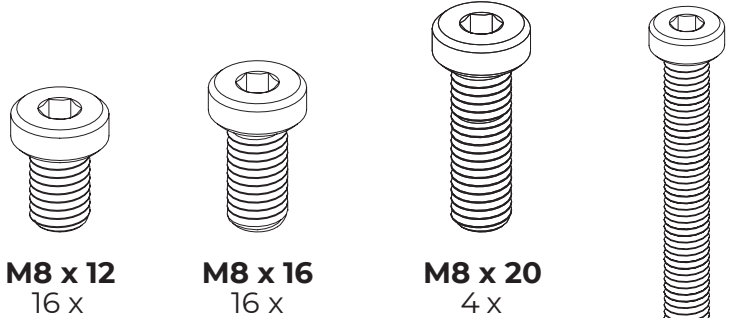

PLAYSEAT®

FORMULA INSTINCT

PLAYSEAT®

INSTRUCTIONS

ASSEMBLY TOOLS

Complementary toolkit for most popular steering wheels and pedals on the market.

SIZE 4

M6 x 12

8x

SIZE 5

M6 x 12
4X

©2025. Playseat®

© 2024. Playseat®