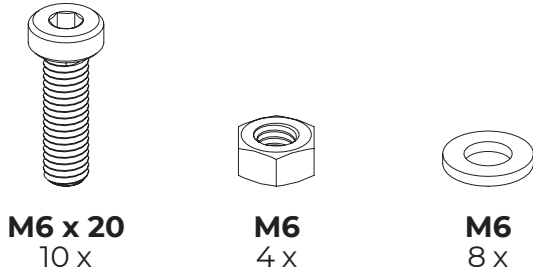

PLAYSEAT®

FORMULA INSTINCT

PLAYSEAT®

INSTRUCTIONS

ASSEMBLY TOOLS

Complementary toolkit for most popular steering wheels and pedals on the market.

SIZE 4

M6 x 12

8x

SIZE 5

M6 x 12
4X

©2025. Playseat®

© 2024. Playseat®